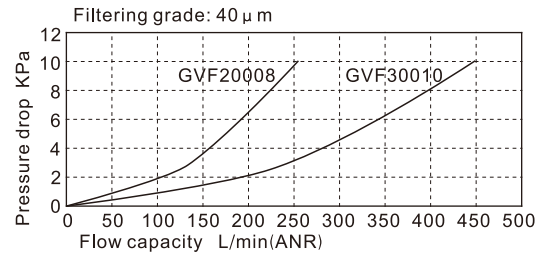

GVF Series

Flow chart