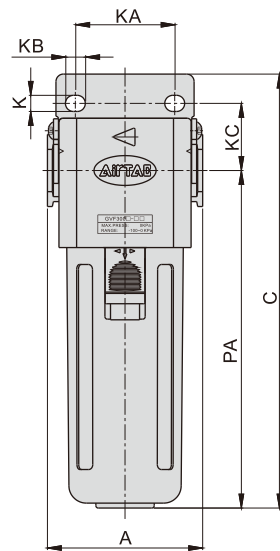

Specification

Model	GVF200-06	GVF200-08	GVF300-08	GVF300-10	GVF300-15
Fluid	Air				
Port size [Note1]	1/8"	1/4"	1/4"	3/8"	1/2"
Filtering grade	40 μ m or 5 μ m				
Pressure range	-100~0KPa				
Proof pressure	0.5MPa				
Temperature range	-5~70°C(Unfreeze)				
Capacity of drain bowl	25CC		45CC		
Material of bowl	PC bowl、Nylon bowl、Metal bowl				
Weight(Plastic bowl/Metal bowl)	220g/225g	210g/215g	370g/380g	360g/375g	350g/360g
Flow capacity [Note2] (L/min ANR)	5 μ m	80	100	150	200
	40 μ m	100	160	200	280

[Note1] G thread is available. [Note2] The flow capacity at the inlet pressure loss of 4 Kpa.

Ordering code

GVF 300 □ 10 □ W G

① Model	② Bowl material	③ Port size	④ Accessories	⑤ Filtering grade	⑥ Thread type
GVF200: GVF200 Series Vacuum Filter	Blank: PC bowl C: Metal bowl N: Nylon bowl	06: 1/8" 08: 1/4"	Blank: Bracket J: No bracket	Blank: 40 μ m W: 5 μ m	G: G Thread
GVF300: GVF300 Series Vacuum Filter		08: 1/4" 10: 3/8" 15: 1/2"			

Inner structure

No.	Item	Material
1	Body	Aluminum alloy
2	O-ring	NBR
3	Air guide	High viscosity POM
4	Filter core	HDPE
5	Umbrella baffle	High viscosity POM
6	Drain bowl	Aluminum alloy\PC\Nylon
7	Meter cover	SPCC
8	Liquid meter inside cover	PC
9	Liquid meter seal	NBR
10	Liquid meter cover	SPCC

GVF Series

Flow chart

Dimensions

Model/Item	A	B	BA	C	CA	K	KA	KB	KC	P	PA
GVF200-06	52.5	54.5	33	136.5	123.5	5.4	27	8.4	23	1/8"	106.5
GVF200-08	52.5	54.5	33	136.5	123.5	5.4	27	8.4	23	1/4"	106.5
GVF300-08	62.5	67.5	41	174.5	156.5	6.5	40	8	27	1/4"	135.5
GVF300-10	62.5	67.5	41	174.5	156.5	6.5	40	8	27	3/8"	135.5
GVF300-15	62.5	67.5	41	174.5	156.5	6.5	40	8	27	1/2"	135.5