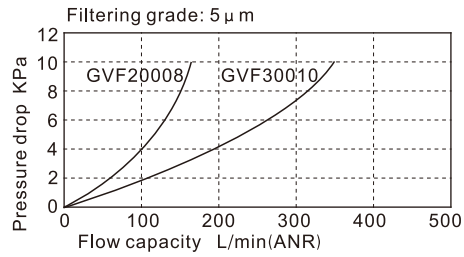

GVF Series

Flow chart