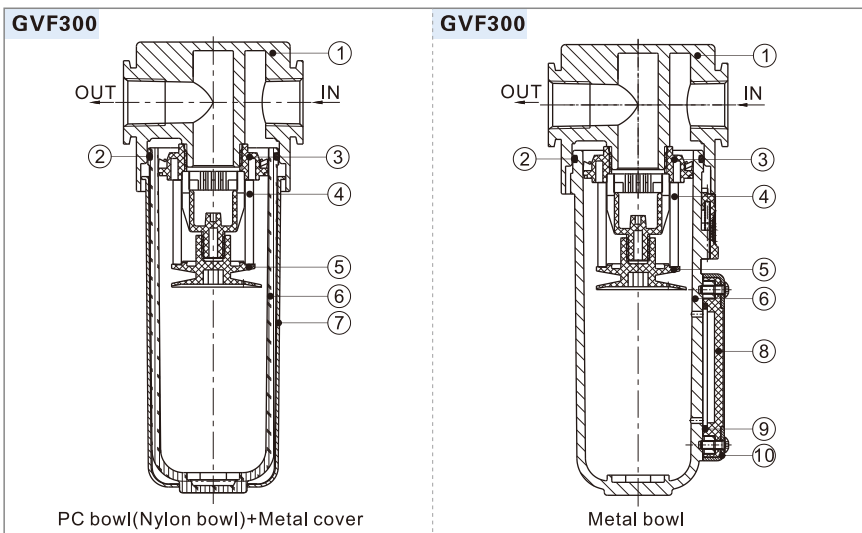

Specification

Model	GVF200-06	GVF200-08	GVF300-08	GVF300-10	GVF300-15
Fluid	Air				
Port size [Note1]	1/8"	1/4"	1/4"	3/8"	1/2"
Filtering grade	40 μ m or 5 μ m				
Pressure range	-100~0KPa				
Proof pressure	0.5MPa				
Temperature range	-5~70°C(Unfreeze)				
Capacity of drain bowl	25CC		45CC		
Material of bowl	PC bowl、Nylon bowl、Metal bowl				
Weight(Plastic bowl/Metal bowl)	220g/225g	210g/215g	370g/380g	360g/375g	350g/360g
Flow capacity [Note2] (L/min ANR)	5 μ m	80	100	150	200
	40 μ m	100	160	200	280

[Note1] G thread is available. [Note2] The flow capacity at the inlet pressure loss of 4 Kpa.

Ordering code

GVF 300 □ 10 □ W G

① Model	② Bowl material	③ Port size	④ Accessories	⑤ Filtering grade	⑥ Thread type
GVF200: GVF200 Series Vacuum Filter	Blank: PC bowl C: Metal bowl N: Nylon bowl	06: 1/8" 08: 1/4"	Blank: Bracket J: No bracket	Blank: 40 μ m W: 5 μ m	G: G Thread
GVF300: GVF300 Series Vacuum Filter		08: 1/4" 10: 3/8" 15: 1/2"			

Inner structure

No.	Item	Material
1	Body	Aluminum alloy
2	O-ring	NBR
3	Air guide	High viscosity POM
4	Filter core	HDPE
5	Umbrella baffle	High viscosity POM
6	Drain bowl	Aluminum alloy\PC\Nylon
7	Meter cover	SPCC
8	Liquid meter inside cover	PC
9	Liquid meter seal	NBR
10	Liquid meter cover	SPCC

GVF Series

Flow chart

Dimensions

Model/Item	A	B	BA	C	CA	K	KA	KB	KC	P	PA
GVF200-06	52.5	54.5	33	136.5	123.5	5.4	27	8.4	23	1/8"	106.5
GVF200-08	52.5	54.5	33	136.5	123.5	5.4	27	8.4	23	1/4"	106.5
GVF300-08	62.5	67.5	41	174.5	156.5	6.5	40	8	27	1/4"	135.5
GVF300-10	62.5	67.5	41	174.5	156.5	6.5	40	8	27	3/8"	135.5
GVF300-15	62.5	67.5	41	174.5	156.5	6.5	40	8	27	1/2"	135.5