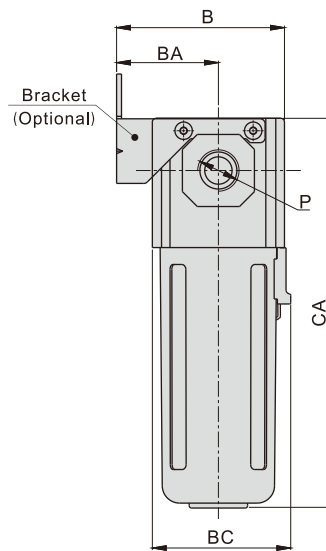

Specification

Model	GVF200-06	GVF200-08	GVF300-08	GVF300-10	GVF300-15
Fluid	Air				
Port size [Note1]	1/8"	1/4"	1/4"	3/8"	1/2"
Filtering grade	40 μ m or 5 μ m				
Pressure range	-100~0KPa				
Proof pressure	0.5MPa				
Temperature range	-5~70°C(Unfreeze)				
Capacity of drain bowl	25CC		45CC		
Material of bowl	PC bowl、Nylon bowl、Metal bowl				
Weight(Plastic bowl/Metal bowl)	220g/225g	210g/215g	370g/380g	360g/375g	350g/360g
Flow capacity [Note2] (L/min ANR)	5 μ m	80	100	150	200
	40 μ m	100	160	200	280

[Note1] G thread is available. [Note2] The flow capacity at the inlet pressure loss of 4 Kpa.

Ordering code

GVF 300 □ 10 □ W G

① Model	② Bowl material	③ Port size	④ Accessories	⑤ Filtering grade	⑥ Thread type
GVF200: GVF200 Series Vacuum Filter	Blank: PC bowl C: Metal bowl N: Nylon bowl	06: 1/8" 08: 1/4"	Blank: Bracket J: No bracket	Blank: 40 μ m W: 5 μ m	G: G Thread
GVF300: GVF300 Series Vacuum Filter		08: 1/4" 10: 3/8" 15: 1/2"			

Inner structure

No.	Item	Material
1	Body	Aluminum alloy
2	O-ring	NBR
3	Air guide	High viscosity POM
4	Filter core	HDPE
5	Umbrella baffle	High viscosity POM
6	Drain bowl	Aluminum alloy\PC\Nylon
7	Meter cover	SPCC
8	Liquid meter inside cover	PC
9	Liquid meter seal	NBR
10	Liquid meter cover	SPCC

GVF Series

Flow chart

Dimensions

Model/Item	A	B	BA	C	CA	K	KA	KB	KC	P	PA
GVF200-06	52.5	54.5	33	136.5	123.5	5.4	27	8.4	23	1/8"	106.5
GVF200-08	52.5	54.5	33	136.5	123.5	5.4	27	8.4	23	1/4"	106.5
GVF300-08	62.5	67.5	41	174.5	156.5	6.5	40	8	27	1/4"	135.5
GVF300-10	62.5	67.5	41	174.5	156.5	6.5	40	8	27	3/8"	135.5
GVF300-15	62.5	67.5	41	174.5	156.5	6.5	40	8	27	1/2"	135.5